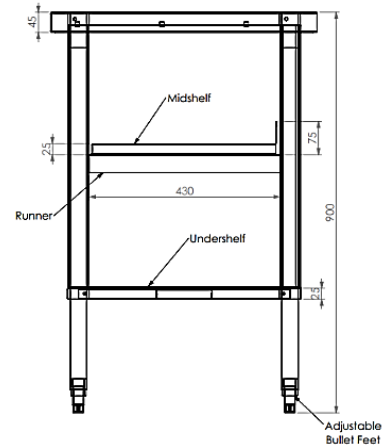

*Mid Shelf is optional accessory, and bench not included

SPECIFICATION	
Panels	1.0mm gauge, high quality stainless steel, runners included for mid shelf

IND - 32 CCK	COUNTER CONVERSION KIT	
	Product Code	Fitment Information
	IND - 32.CCK.6.0600	To suit 01.02.03.05 & 06 (600 Series)
	IND - 32.CCK.6.0900	To suit 01.02.03.05 & 06 (600 Series)
	IND - 32.CCK.6.1200	To suit 01.02.03.05 & 06 (600 Series)
	IND - 32.CCK.6.1500	To suit 01.02.03.05 & 06 (600 Series)
	IND - 32.CCK.6.1800	To suit 01.02.03.05 & 06 (600 Series)
	IND - 32.CCK.6.2100	To suit 01.02.03.05 & 06 (600 Series)
	IND - 32.CCK.6.2400	To suit 01.02.03.05 & 06 (600 Series)
	IND - 32.CCK.7.0600	To suit 01.02.03.05 & 06 (700 Series)
	IND - 32.CCK.7.0900	To suit 01.02.03.05 & 06 (700 Series)
	IND - 32.CCK.7.1200	To suit 01.02.03.05 & 06 (700 Series)
	IND - 32.CCK.7.1500	To suit 01.02.03.05 & 06 (700 Series)
	IND - 32.CCK.7.1800	To suit 01.02.03.05 & 06 (700 Series)
	IND - 32.CCK.7.2100	To suit 01.02.03.05 & 06 (700 Series)
	IND - 32.CCK.7.2400	To suit 01.02.03.05 & 06 (700 Series)
	IND - 32.DPK.MS	Mid Shelf available to suit
	IND - 32.DPK.CENTRE BOWL	To suit 05 Centre bowl units 600 series (1800, 2100)